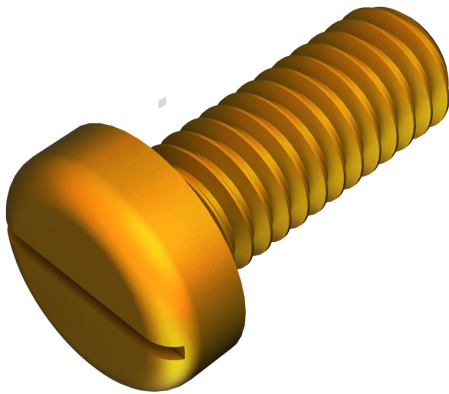

PRODUCT CODE: BM10
M4 X 10MM BRASS PAN HEAD SCREW

DESCRIPTION

Box Lid Screw - M4 Brass Pan Head Screws 10mm Length

FINISH

Self Colour

MATERIAL

Brass

PACKAGING

Packed in qty 100

ADDITIONAL NOTES

Conforms to BS EN61386-1
For use with metal and PVC conduit boxes

Isometric view

Side view

Code	A	B	C
BM6	7MM	6MM	4MM
BM10	7MM	10MM	4MM
BM12	7MM	12MM	4MM
BM16	7MM	16MM	4MM
BM20	7MM	20MM	4MM
BM25	7MM	25MM	4MM
BM30	7MM	30MM	4MM
BM35	7MM	35MM	4MM
BM40	7MM	40MM	4MM
BM50	7MM	50MM	4MM