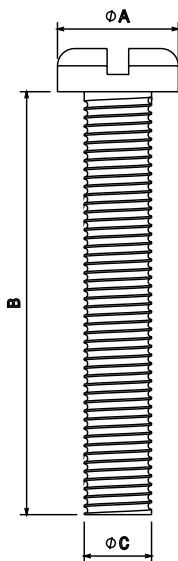

PRODUCT CODE: BM10
M4 X 10MM BRASS PAN HEAD SCREW

DESCRIPTION

Box Lid Screw - M4 Brass Pan Head Screws 10mm Length

FINISH

Self Colour

MATERIAL

Brass

PACKAGING

Packed in qty 100

ADDITIONAL NOTES

Conforms to BS EN61386-1
For use with metal and PVC conduit boxes

Isometric view

Side view

Code	A	B	C
BM6	7MM	6MM	4MM
BM10	7MM	10MM	4MM
BM12	7MM	12MM	4MM
BM16	7MM	16MM	4MM
BM20	7MM	20MM	4MM
BM25	7MM	25MM	4MM
BM30	7MM	30MM	4MM
BM35	7MM	35MM	4MM
BM40	7MM	40MM	4MM
BM50	7MM	50MM	4MM