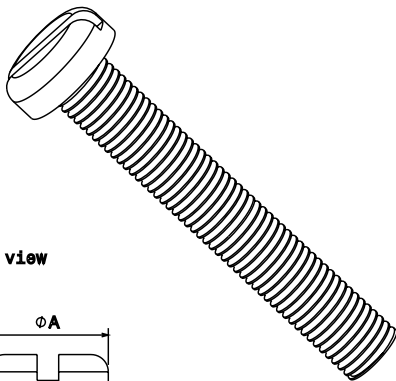

PRODUCT CODE: BM10
M4 X 10MM BRASS PAN HEAD SCREW

DESCRIPTION

Box Lid Screw - M4 Brass Pan Head Screws 10mm Length

FINISH

Self Colour

MATERIAL

Brass

PACKAGING

Packed in qty 100

ADDITIONAL NOTES

Conforms to BS EN61386-1
For use with metal and PVC conduit boxes

Isometric view

Side view

Code	A	B	C
BM6	7MM	6MM	4MM
BM10	7MM	10MM	4MM
BM12	7MM	12MM	4MM
BM16	7MM	16MM	4MM
BM20	7MM	20MM	4MM
BM25	7MM	25MM	4MM
BM30	7MM	30MM	4MM
BM35	7MM	35MM	4MM
BM40	7MM	40MM	4MM
BM50	7MM	50MM	4MM